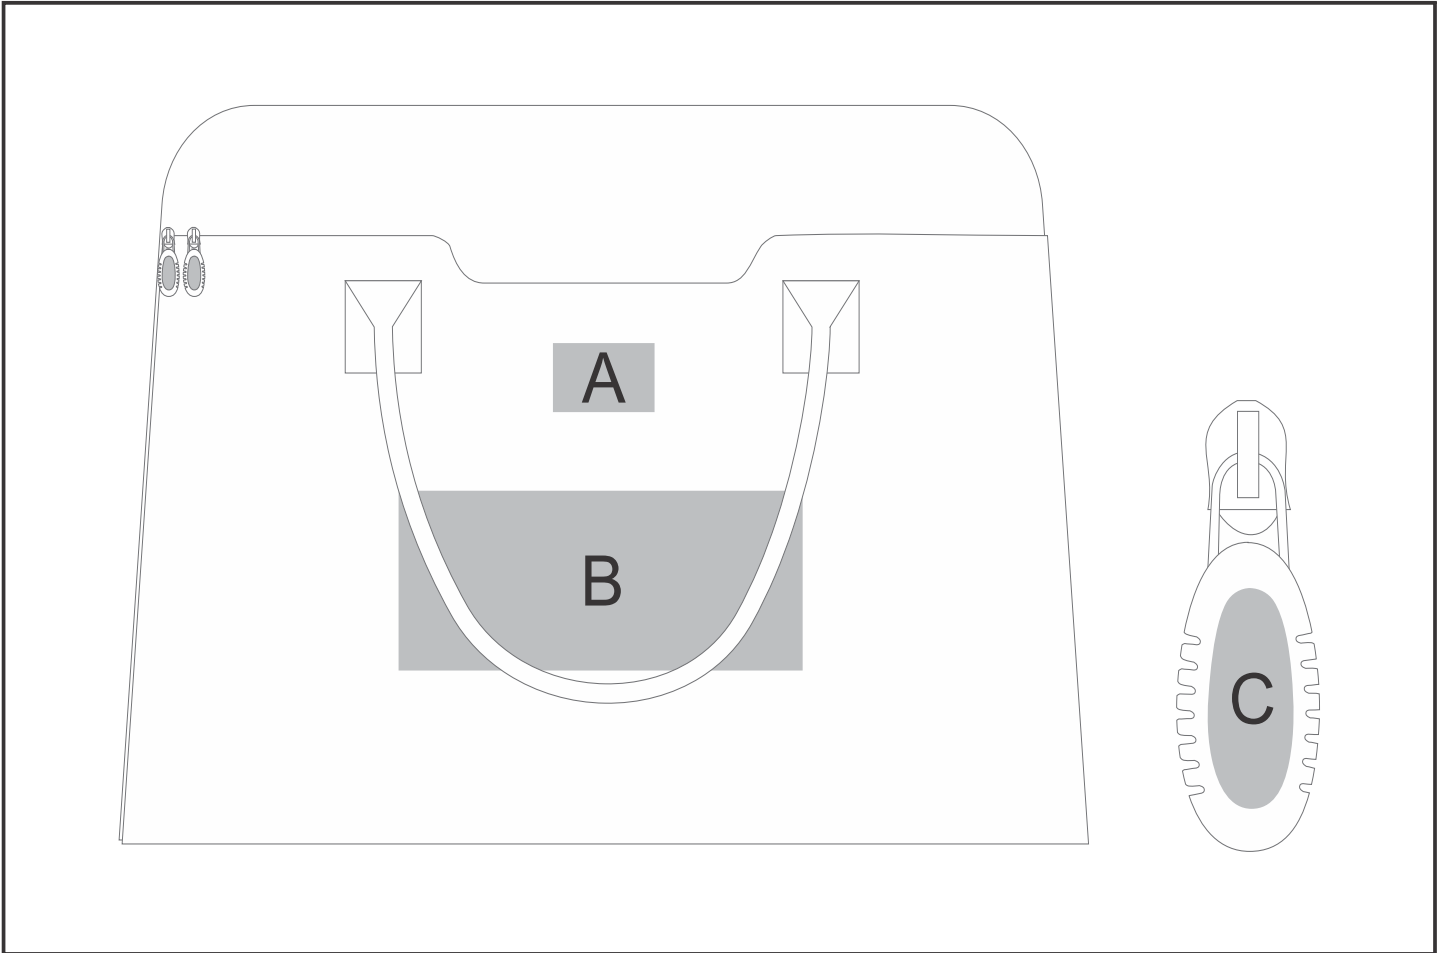

GF-AM-667-B

Portland Ladies Laptop Bag

Need to know:

- Includes 1-Position Laser Engraving on Plaque (setup fee applies)

- **Laser colour:** POS A- Brown | POS B- Tone on Tone

Branding Options:

Position	Branding Method (Branding Code)	No. of Colours	Dimension
A	Digital Dome Sticker (DB)	Full Colour	42mm wide x 24mm high
A	Laser Engraving (LB)	N/A	38mm wide x 21mm high
B	Screen Print (SC)	1 Colour	200mm wide x 90mm high
B	Laser Engraving (LC)	N/A	200mm wide x 90mm high
C	Digital Dome Sticker (DB)	Full Colour	18mm wide x 7.4mm high